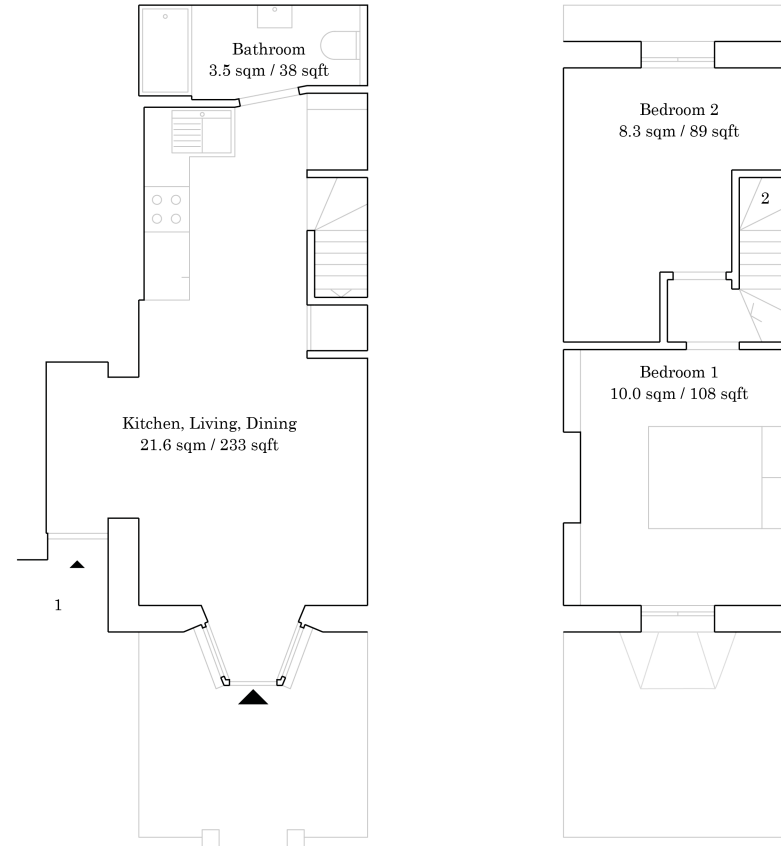

Choumert Square, SE15

Total Internal Area 49 sqm / 527 sqft
Total External Area 11 sqm / 118 sqft

Illustration for identification purposes only. All measurements are approximate and rounded values.