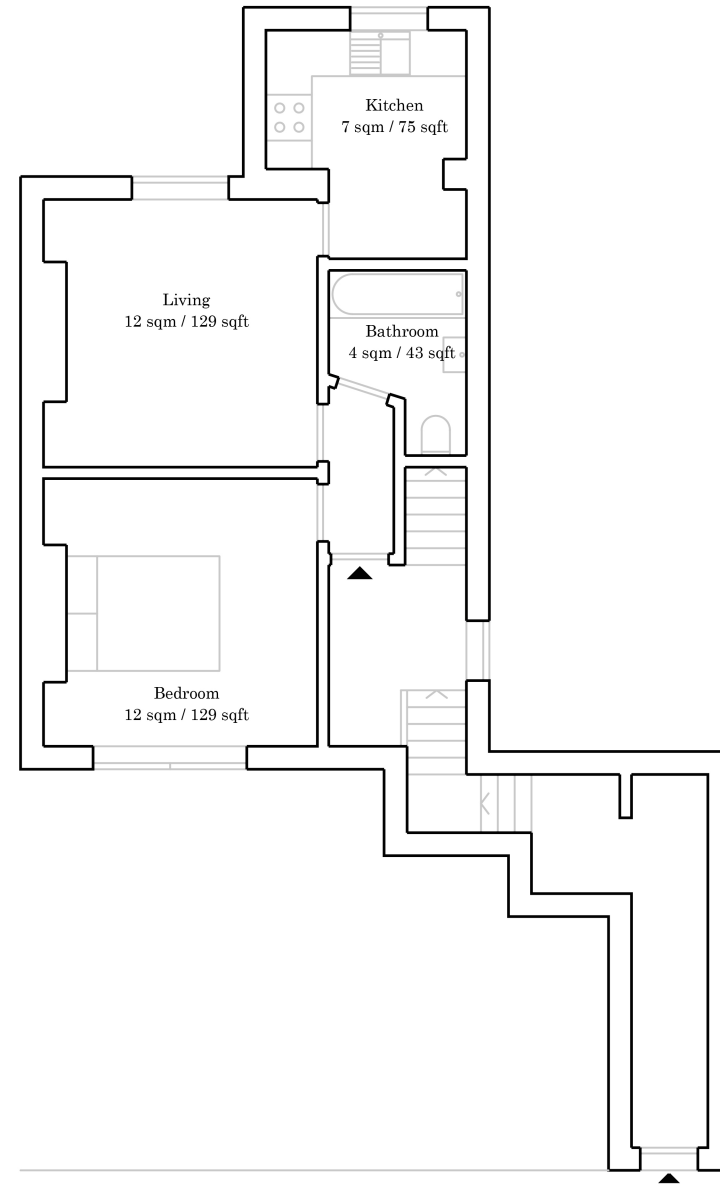

Perry Vale, SE23

Total Internal Area 38 sqm / 409 sqft

Perry Vale

Illustration for identification purposes only. All measurements are approximate and rounded values.

BO SQ