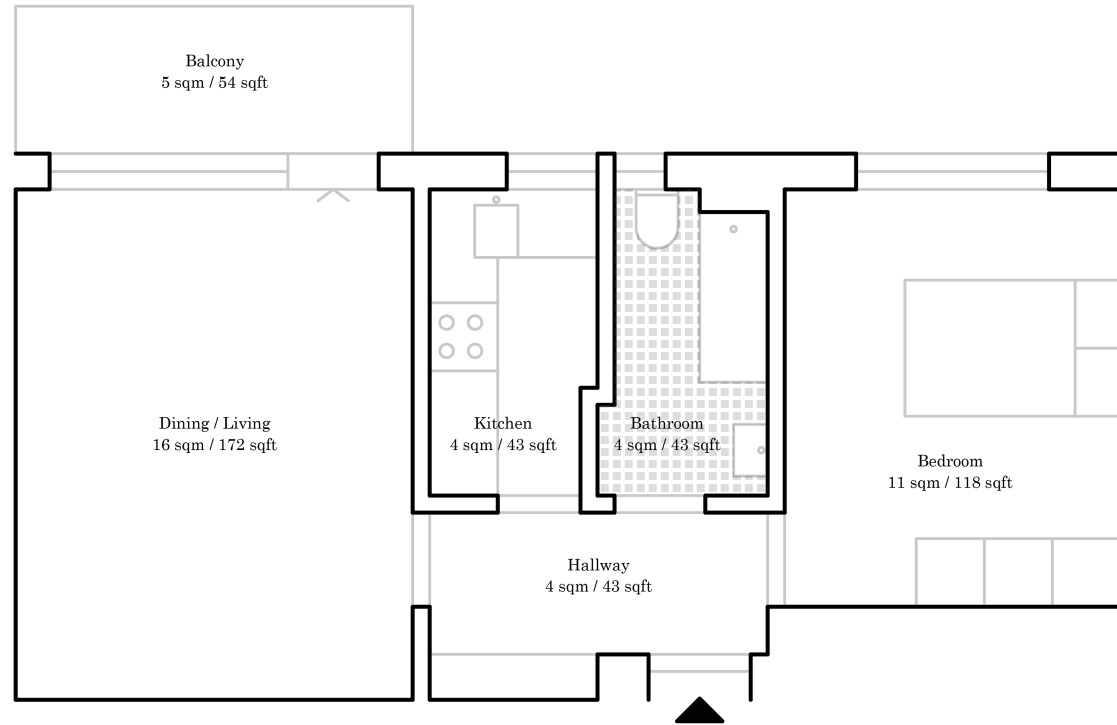

# Dumbarton Court, SW2

Total Internal Area 41 sqm / 441 sqft  
Total External Area 5 sqm / 54 sqft

**BO  
SQ**

Illustration for identification purposes only. All measurements are approximate and rounded values.