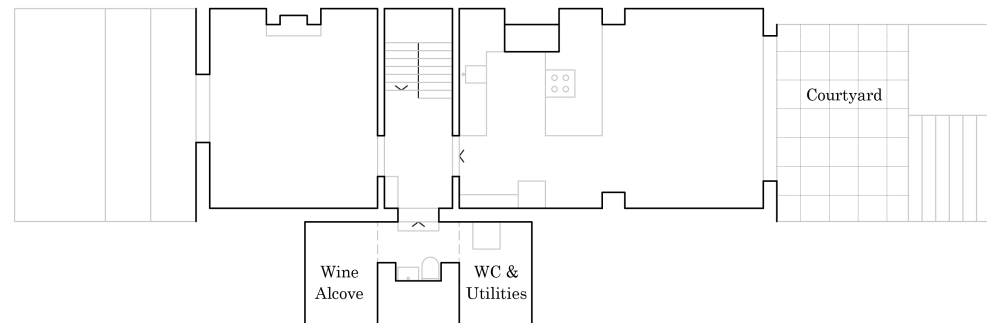

Holly Grove, SE15

Total Floor Area 126 sqm

First Floor

Bedroom 15 sqm

Bathroom 13 sqm

Ground Floor

Bedroom / Study 15 sqm

Bedroom 14 sqm

Lower Ground Floor

Lounge 16 sqm

Kitchen / Dining 29 sqm

First Floor

Ground Floor

Lower Ground Floor

Illustration for identification purposes only. All measurements are approximate and rounded values.