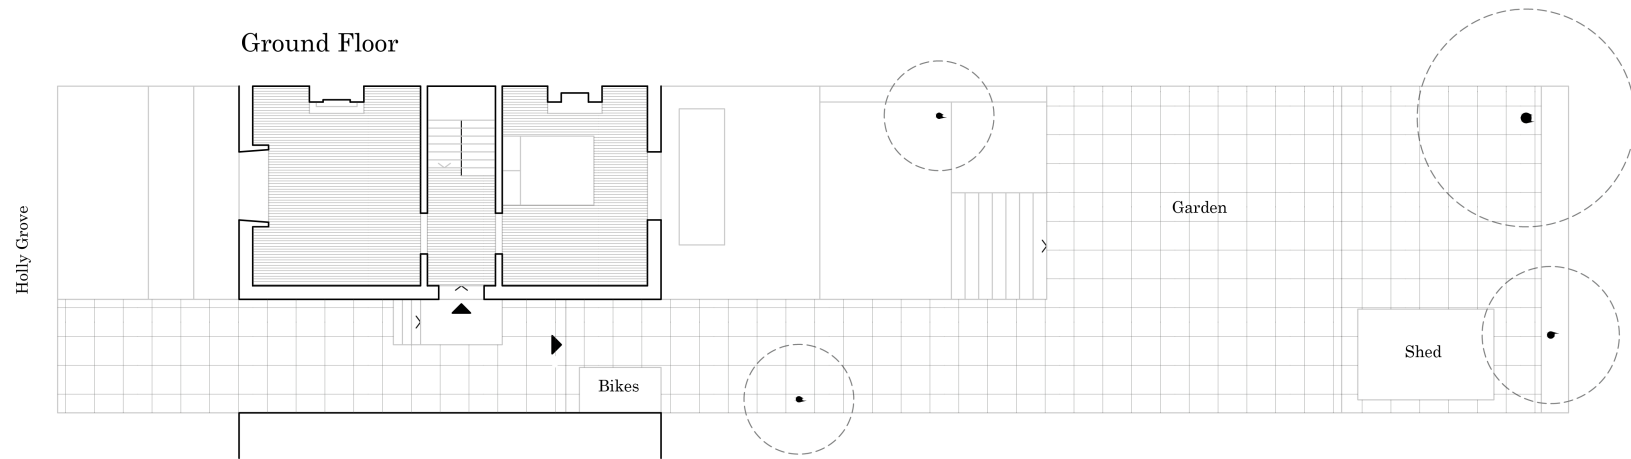

Holly Grove, SE15

Total Floor Area 126 sqm

First Floor

Bedroom 15 sqm

Bathroom 13 sqm

Ground Floor

Bedroom / Study 15 sqm

Bedroom 14 sqm

Lower Ground Floor

Lounge 16 sqm

Kitchen / Dining 29 sqm

First Floor

Ground Floor

Lower Ground Floor

Illustration for identification purposes only. All measurements are approximate and rounded values.